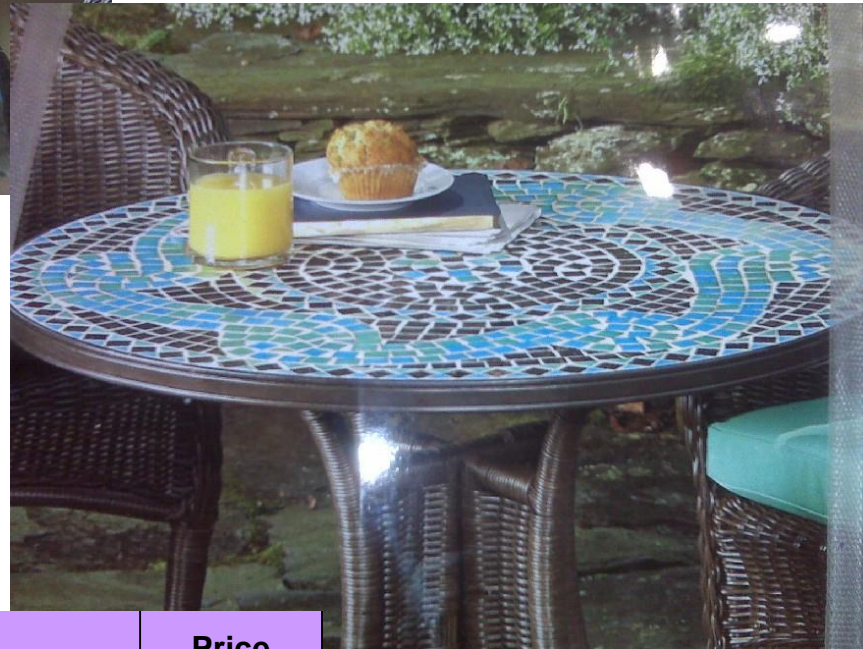

Accessory SKU #	Description	Price
681167	48" Slate Top Dining Table	$ 199.99
681166	30" Mosaic Bistro Table	$ 99.99
669499	20" Aluminum Side Table	$ 24.99

[Return to Menu](#)

Manufactured by Collins