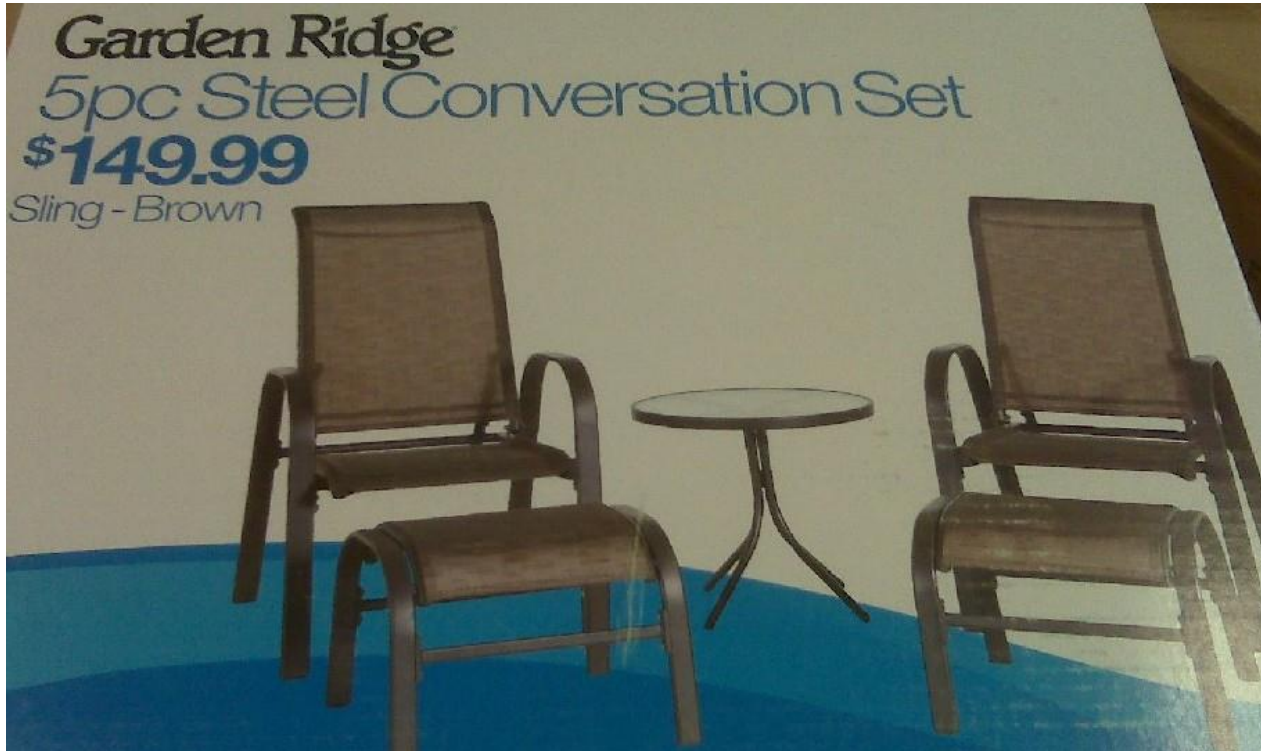

Retail Customer:	Garden Ridge
Name of Collection:	5 pc. Steel 2 Piece Sling Conversation Set
Item Description:	5 pc. Steel Conversation Set w/2 Chairs, 2 Ottomans, 1 Side Table
Type of Material:	Steel
Retail Price:	5 pc. Collection $149.99