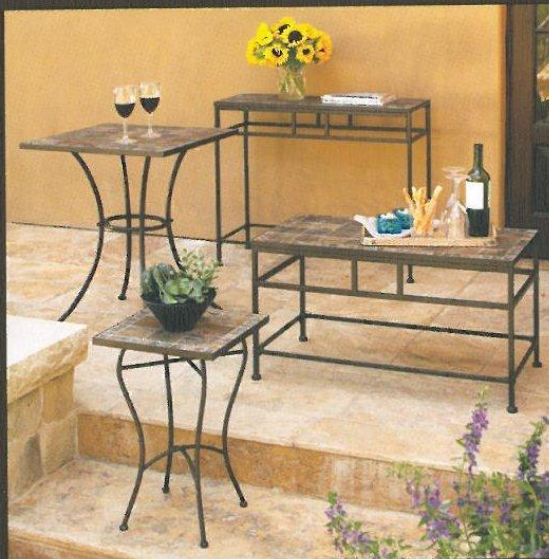

sonoma  
OUTDOORS™

SLATE COFFEE TABLE

Coordinating slate tables available  
(sold separately).  
Some assembly required.

Weight limit: 100 lbs.

18"H x 34"W x 17.5"D  
45 cm x 86 cm x 44 cm

061 50 58  
STYLE H01-55903A  
KOHL'S \$159.99