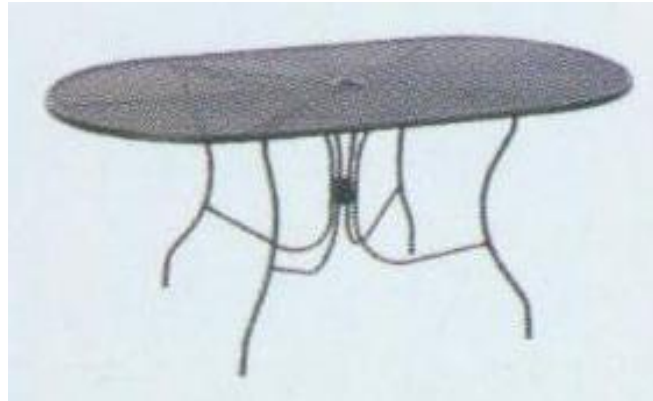

Tempered glass top

Dining Chair	8264319	\$	99.99
40" x 68" Dining Table	8264384	\$	249.99
Swivel Rocker	8264376	\$	149.99

Veranda Collection  
By Plantation Patterns

Wrought Iron Barrel Hi-Back Action Dining Chair  
Rich Charcoal Frame Color  
Spun Poly Striped Cushion Included with Chair  
Micro Mesh Seat and Back For Full Comfort