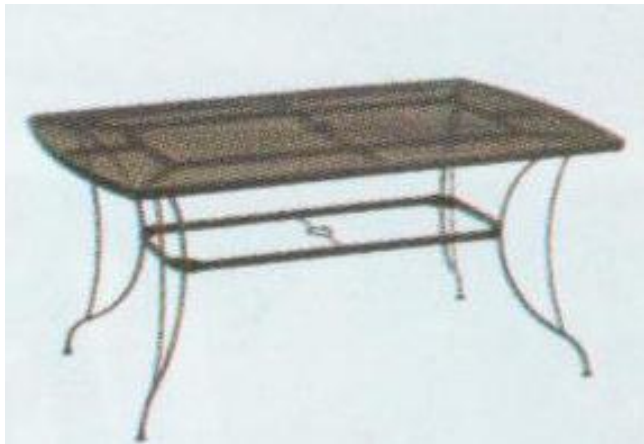

Mesa Dining Collection
By Agio

Frame made from durable wrought iron

40-77050

Multi step old world black frame finish with gold highlights

Fabric made from long lasting olefin

Dining Chair

8225856

$

94.99

38" x 60" Mesh Top Table

8225955

$

199.99

9' Market Umbrella

8226011

$

179.99

Occasional Table

8226128

$

149.99

[Return to Menu](#)