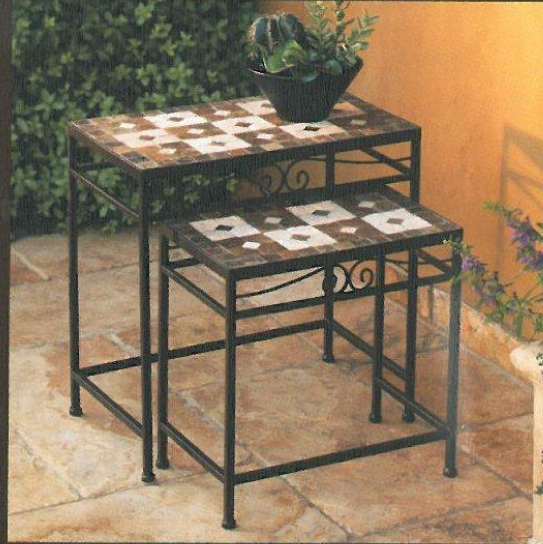

sonoma

OUTDOORS™

SLATE ACCENT TABLES

set of 2

Weight Limit: Large - 80 lbs.
Small - 60 lbs.

Large: 20"H x 20"W x 11.75"D
50 cm x 50 cm x 29 cm

Small: 16"H x 16"W x 9.75"D
40 cm x 40 cm x 24 cm

061 50 58
STYLE H01-52255A
KOHL'S $139.99

FURNITURE ACCENTS/BIKE

[Return to Menu](#)

Kohl's Department Stores • Made in China • RN#73277
Distributed by Kohl's Department Stores, Menomonee Falls, WI 53051
KOHL'S® and Kohl's brand names are trademarks of Kohl's Illinois, Inc.
Kohls.com