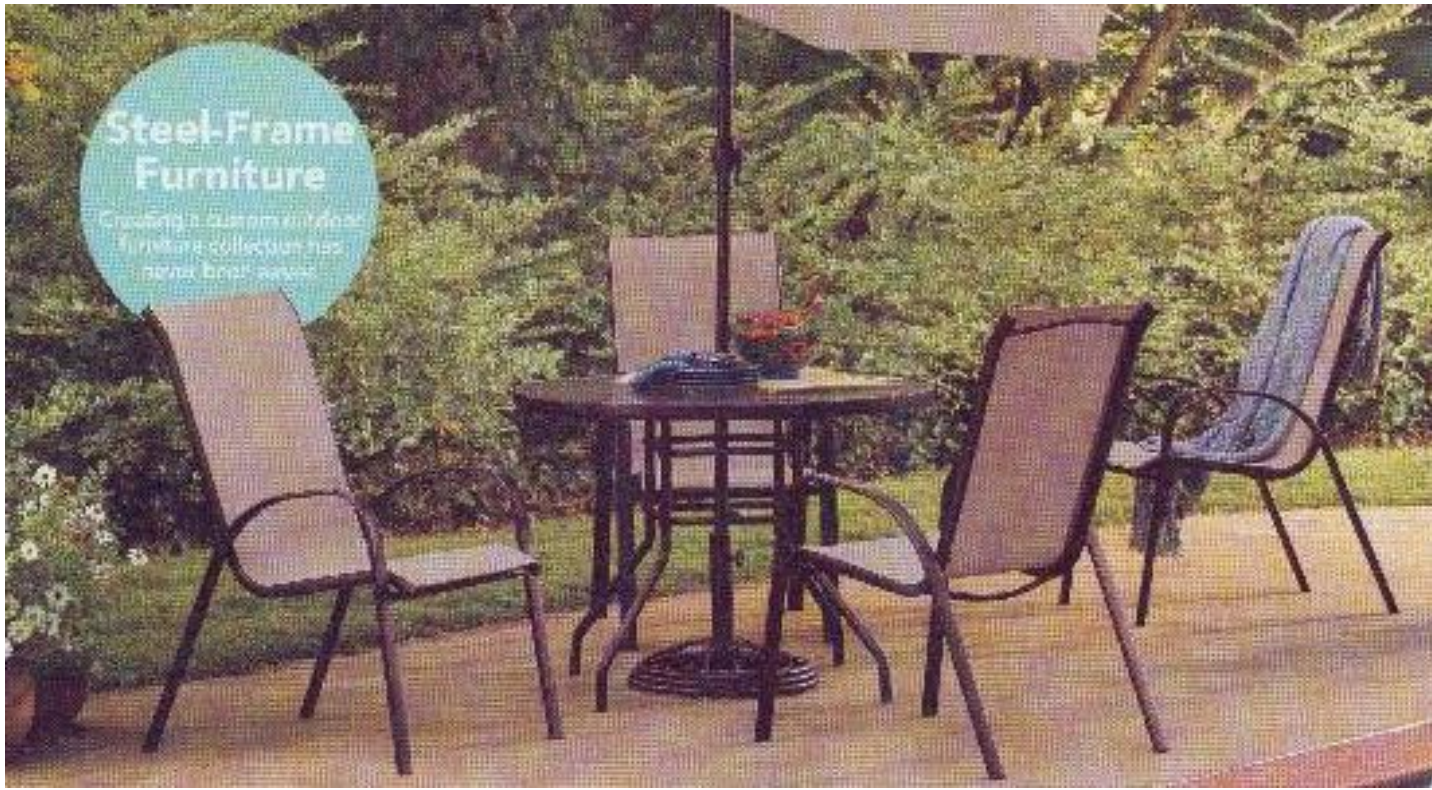

Retail Customer: TRUE VALUE		
Year: 2010		
Name of Collection: STEEL-FRAME FURNITURE		
Item Description: 40" ROUND GLASS TOP TABLE		
SKU Number(s): 107 545		
Types of Materials: STEEL FRAMES, TESTILENE FABRIC, GLASS TOPS		
Retail Price: $0.00		
Accessory SKU #	Description	Price
107 545	SLING STACKING CHAIR	$ -
107 541	SLING STACKING CHAIR	$ -
108 096	7.5' TILT MARKET UMBRELLA	$ -
108 063	UMBRELLA BASE	$ -
107 542	STACKING SLING BAR STOOL	$ -
107 543	30" SQUARE GLASS-TOP HIGH BAR	$ -
818 995	2 SEAT SLING SWING	$ -

[Return to Menu](#)