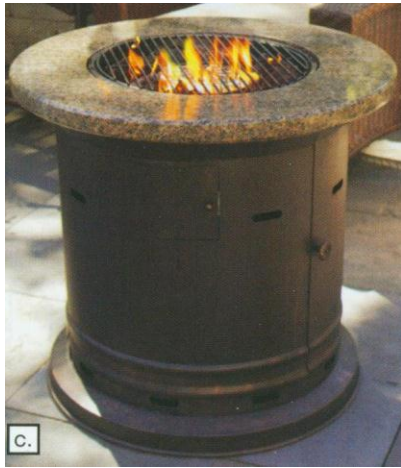

30" Gas Firepit	4295044	
30" round granite table	SRGF06	
18" high temperature painted steel bowl		$ 399.99
Stainless steel gas burner		
16.5" charcoal grill for Lava rocks