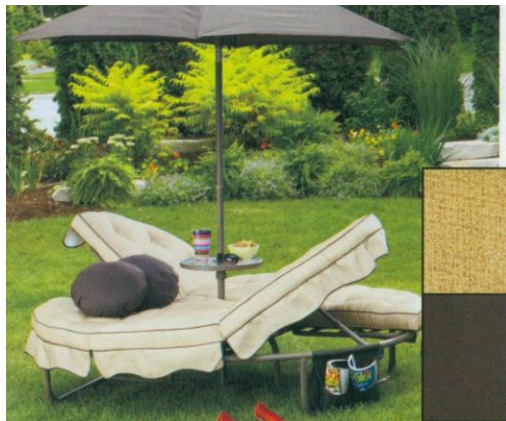

Swing	8237224		
Durable Powder Coated Chocolate Brown Steel Frame	RUS473F		
100% Polyester Outdoor Fabric			$ 299.99
Tan weave cushions with 2 accent pillows			
Tailored Adjustable brown fabric Canopy trimmed with tan weave			
Gazebo designed 4-post frame			

Orbit Lounge	8215717		
Durable Powder Coated Steel Frame 77" x 61"	KSS1003		
Umbrella Holder & Table included			$ 299.99
Easy Care Polyester Fabric			
Adjustable Back For Comfort			
Easy Assembly