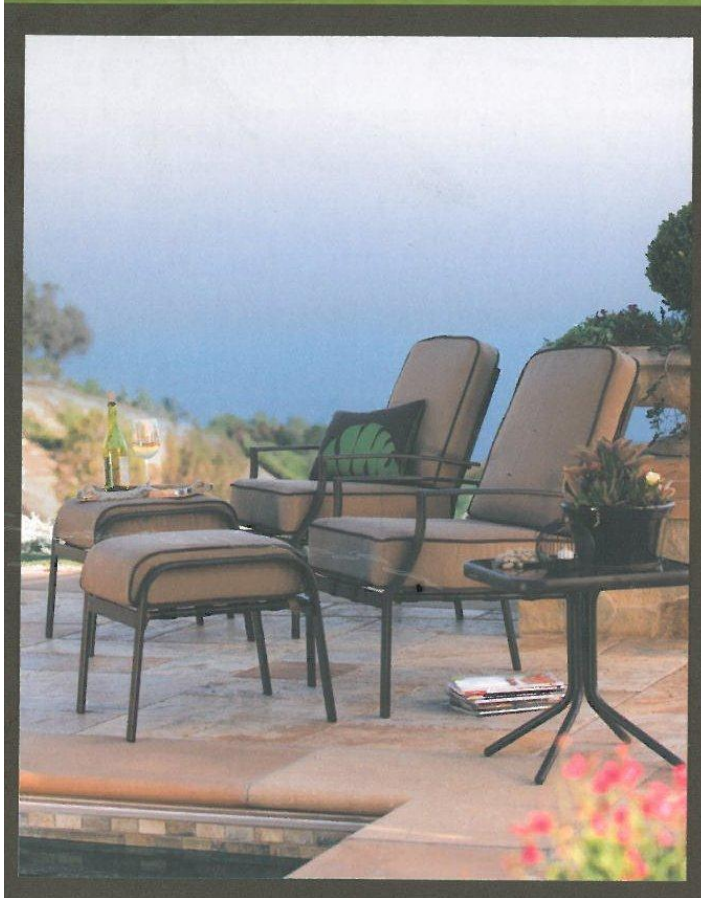

Weight limit: 250 lbs.

30"H x 31"W x 25.5"D  
76 cm x 78 cm x 64 cm

sonoma

OUTDOORS™

**5-PIECE SEATING SET**

includes: two chairs, two ottomans, cushions,  
and one glass top side table

5-pc. metal deep seating set.  
Includes: two chairs, two ottomans,  
cushions, and one glass top side table.