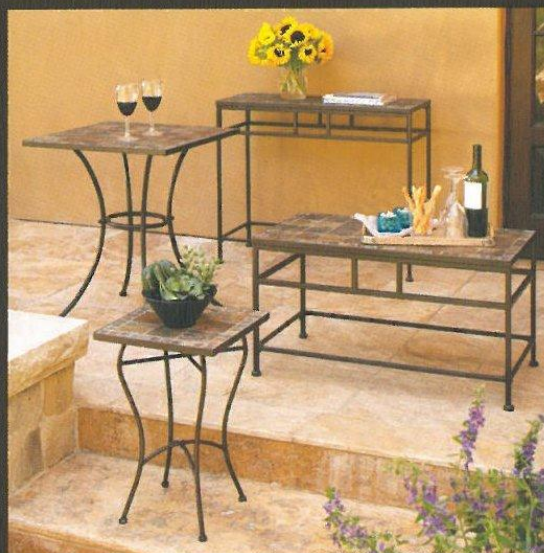

sonoma

OUTDOORS™

SLATE CONSOLE TABLE

Coordinating slate tables available
(sold separately).

Some assembly required.

Weight limit: 100 lbs.

29.25"H x 36"W x 14"D
74 cm x 91 cm x 35 cm

061 50 58
STYLE H01-55950A
KOHL'S $159.99

FURNITURE ACCENTS/BIKE

Kohl's Department Stores • Made in China • RN#73277
Distributed by Kohl's Department Stores, Menomonee Falls, WI 53051
KOHL'S® and Kohl's brand names are trademarks of Kohl's Illinois, Inc.
Kohls.com

[Return to Menu](#)