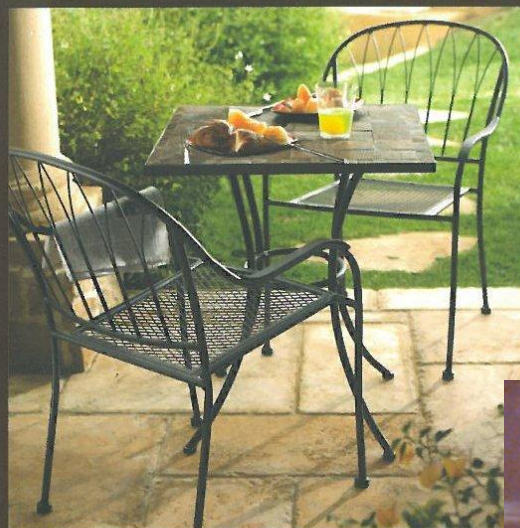

[Return to Menu](#)

sonoma

OUTDOORS™

**BISTRO CHAIR**

wrought iron

Coordinating slate bistro table  
available (sold separately).  
Can be stacked.

Weight limit: 275 lbs.

061 20 22  
STYLE 1-10-003-01 /1PK