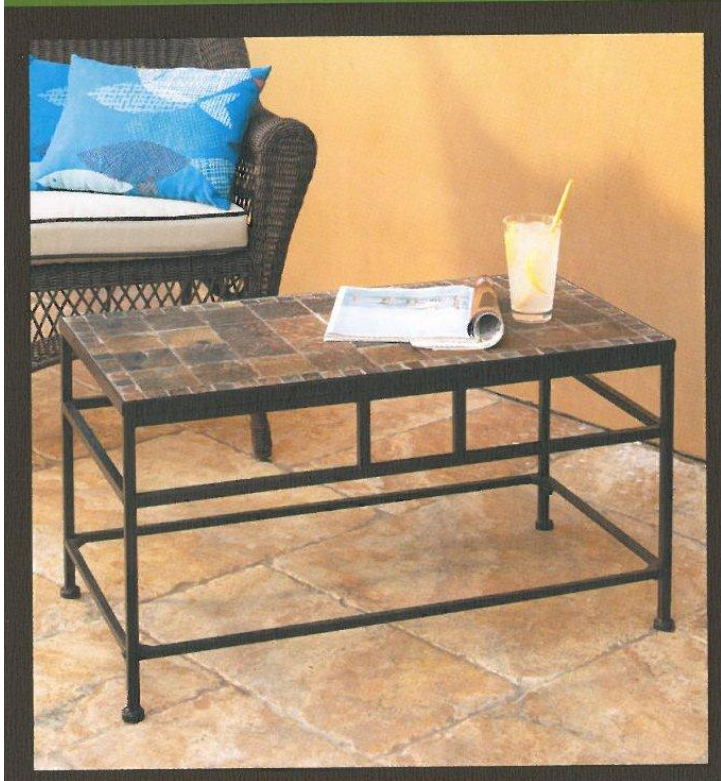

sonoma  
OUTDOORS™

SLATE COFFEE TABLE

Coordinating slate tables available  
(sold separately).  
Some assembly required.

Weight limit: 100 lbs.

18"H x 34"W x 17.5"D  
45 cm x 86 cm x 44 cm

061 50 58  
STYLE H01-55903A  
KOHL'S \$159.99