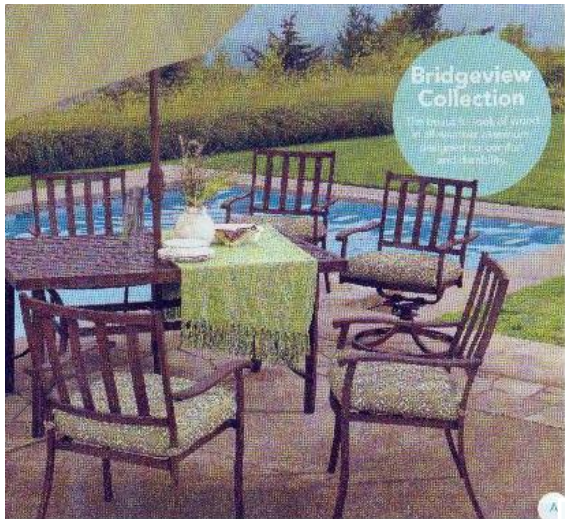

Accessory SKU #	Description
120 979	44" DEEP SEATING SETTEE WITH CUSHIONS
120 985	DEEP SEATING CHAIR WITH CUSHIONS
120 993	2-PACK ACCENT PILLOWS
120 990	OTTOMAN WITH CUSHION
120 989	22" ROUND END TABLE
120 982	40" X 22" COFFEE TABLE
120 991	DEEP SEATING TETE-A-TETE WITH CUSHIONS
121 001	CURVED OTTOMAN-TO-GO WITH CUSHION
120 994	SWIVEL GLIDER WITH CUSHIONS
120 986	36" X 20" CHAT TABLE WITH GLIDER WITH CUSHIONS
120 996	DEEP SEATING DOUBLE GLIDER WITH CUSHIONS