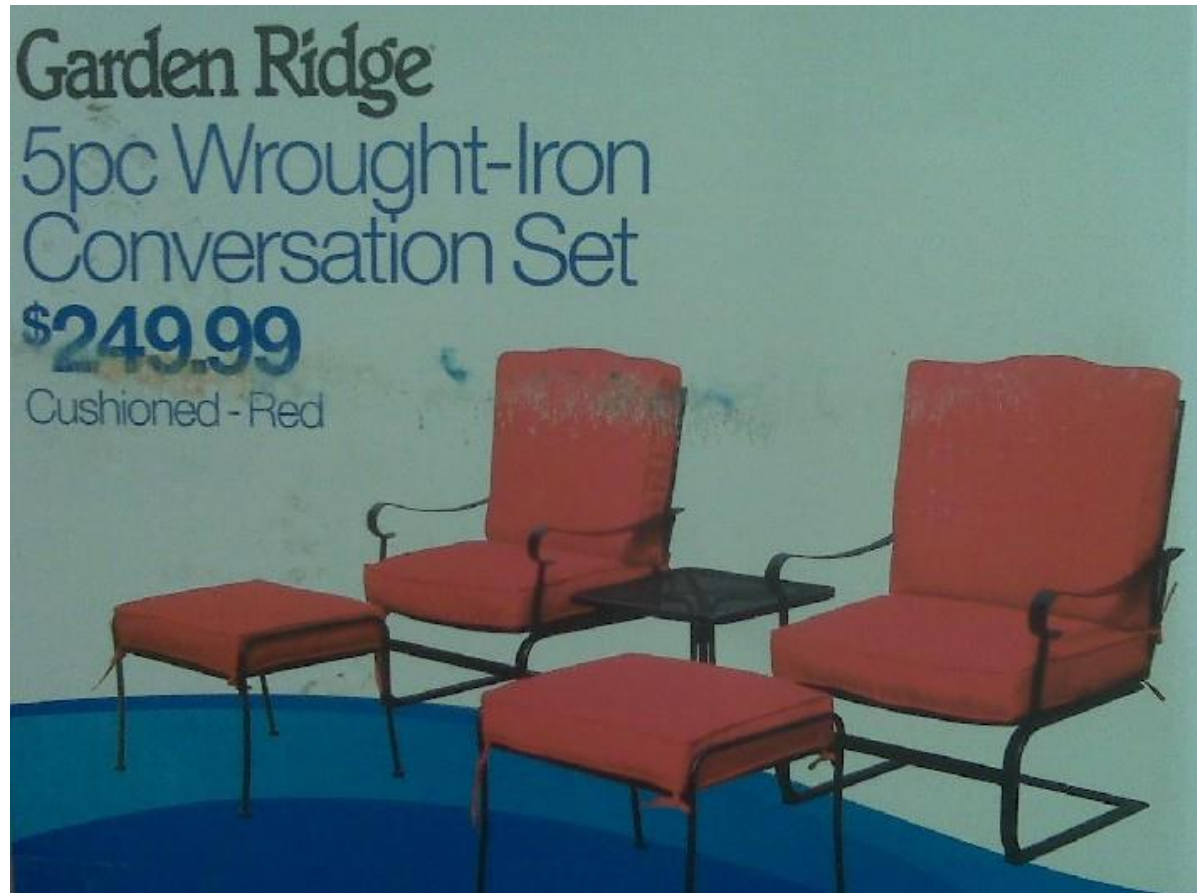

Retail Customer:	Garden Ridge
Name of Collection:	5 pc. Wrought Iron Conversational Set
Item Description:	5 pc. Set w/2 Conv. Chairs, 2 Ottomans, 1 Side Table
Type of Material:	Wrought Iron
Retail Price:	5 pc. Collection $249.99