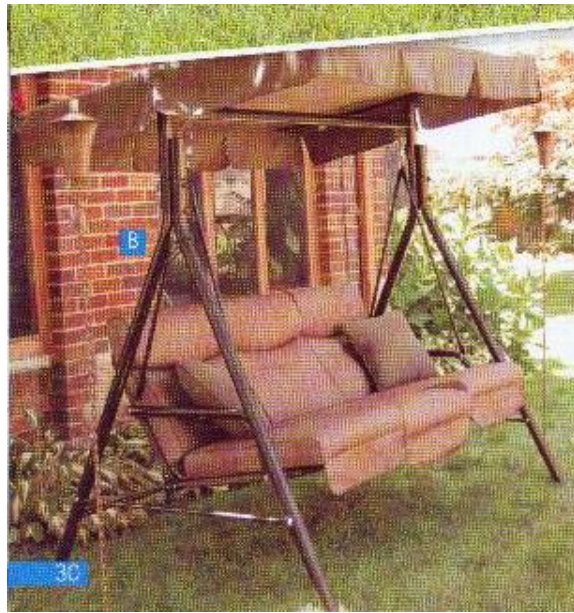

Retail Customer: DO IT BEST		
Year: 2010		
Name of Collection: SWING WITH STYLE		
Item Description: INDEPENDENT SWING SEATS		
SKU Number(s): 816585		
Types of Materials: POLYESTER SEATS		
Retail Price: $199.99		
Accessory SKU #	Description	Price
816558	3-SEAT CUSHION SWING	$ 229.99
816582	2-SEAT SWING	$ 99.99