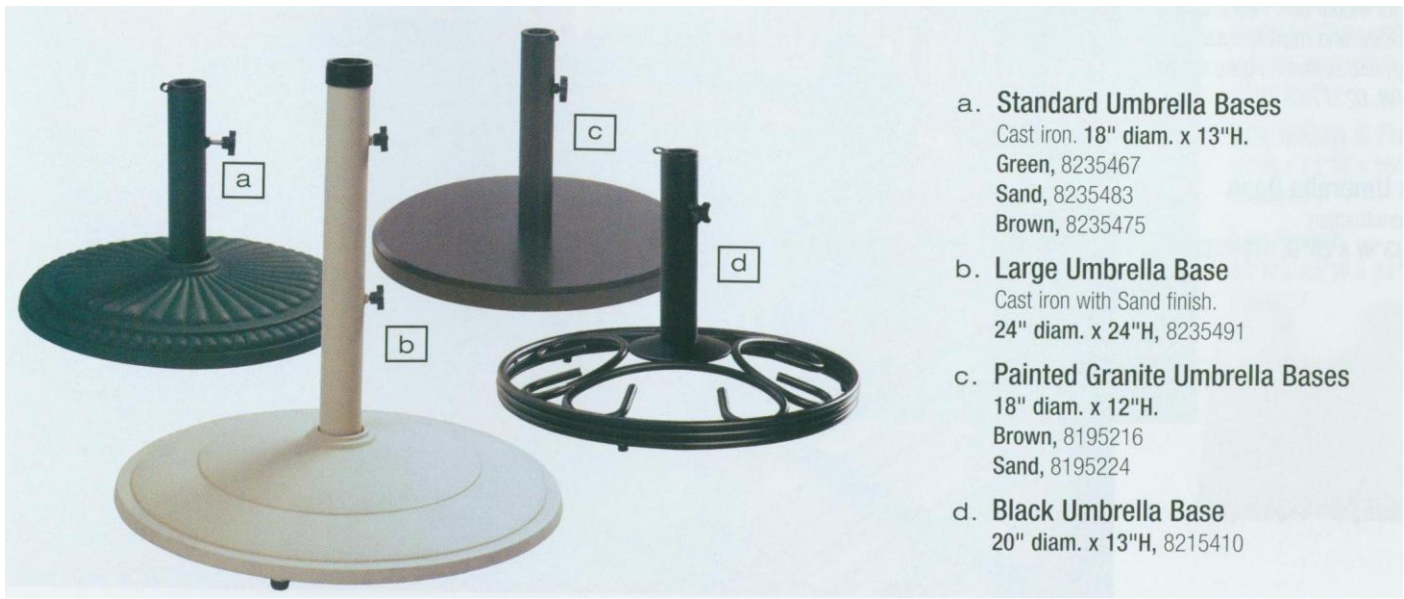

- a. **Standard Umbrella Bases**
  Cast iron. 18" diam. x 13"H.
  Green, 8235467
  Sand, 8235483
  Brown, 8235475
- b. **Large Umbrella Base**
  Cast iron with Sand finish.
  24" diam. x 24"H, 8235491
- c. **Painted Granite Umbrella Bases**
  18" diam. x 12"H.
  Brown, 8195216
  Sand, 8195224
- d. **Black Umbrella Base**
  20" diam. x 13"H, 8215410

UMBRELLA BASES

a- 18" Umbrella Base - Green, Sand, Brown or Black	8235467	$39.99
b - 24" Umbrella Base - Sand	8235491	$79.99
c - Dark Brown Granite Umbrella Base	8195216	$34.99
d - 18" Umbrella Base Wrought Iron Black	8215410	$39.99