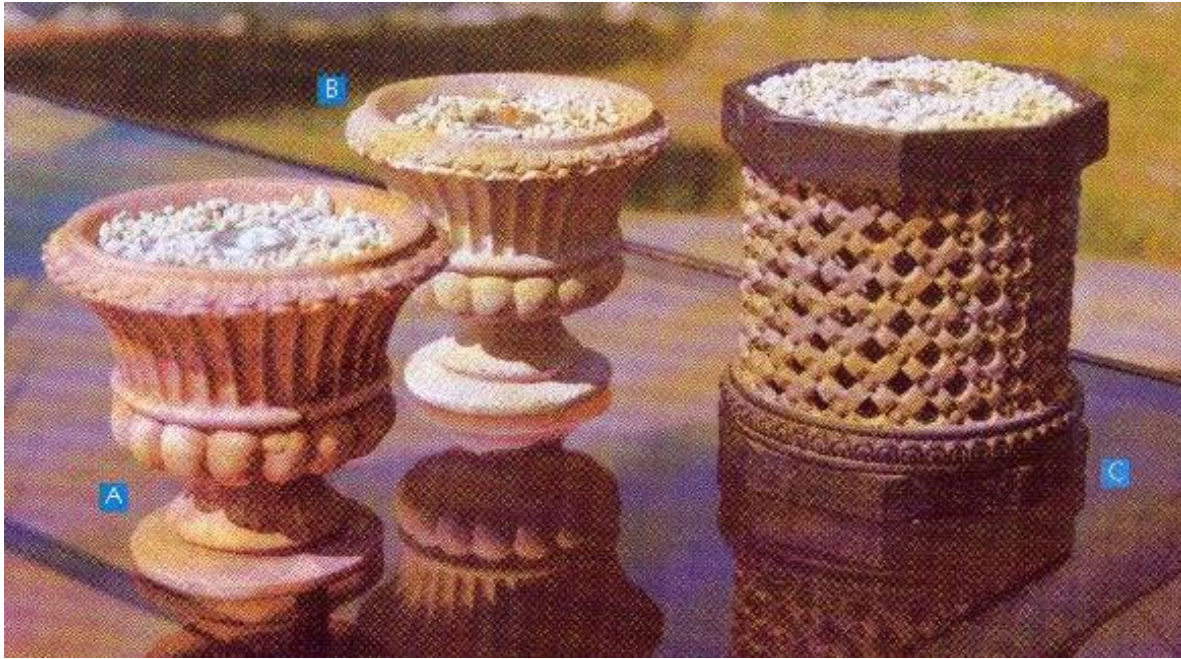

SKU #	Description	Price
816709	LAHAR	$15.99
816745	2-TONE GRANITE/CHARCOAL	$21.99
816718	ANTIQUÉ BRONZE	$15.99