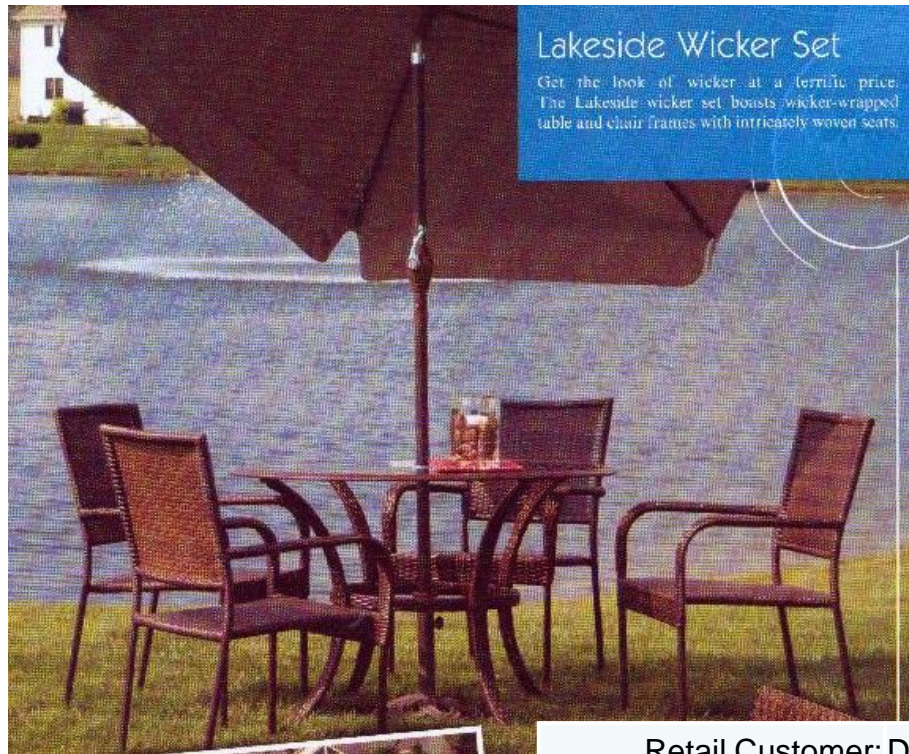

Lakeside Wicker Set

Get the look of wicker at a terrific price. The Lakeside wicker set boasts wicker-wrapped table and chair frames with intricately woven seats.

Retail Customer: DO IT BEST		
Year: 2010		
Name of Collection: LAKESIDE WICKER		
Item Description: 6 PIECE WICKER SET		
SKU Number(s): 815791		
Types of Materials: CAST ALUMINUM, RESIN WICKER		
Retail Price: $279.99		
Accessory SKU #	Description	Price
816434	RECTANGULAR GAZEBO	$ 199.99
816450	REPLACEMENT CANOPY	$ 119.99
816442	MOSQUITO NETTING	$ 89.99