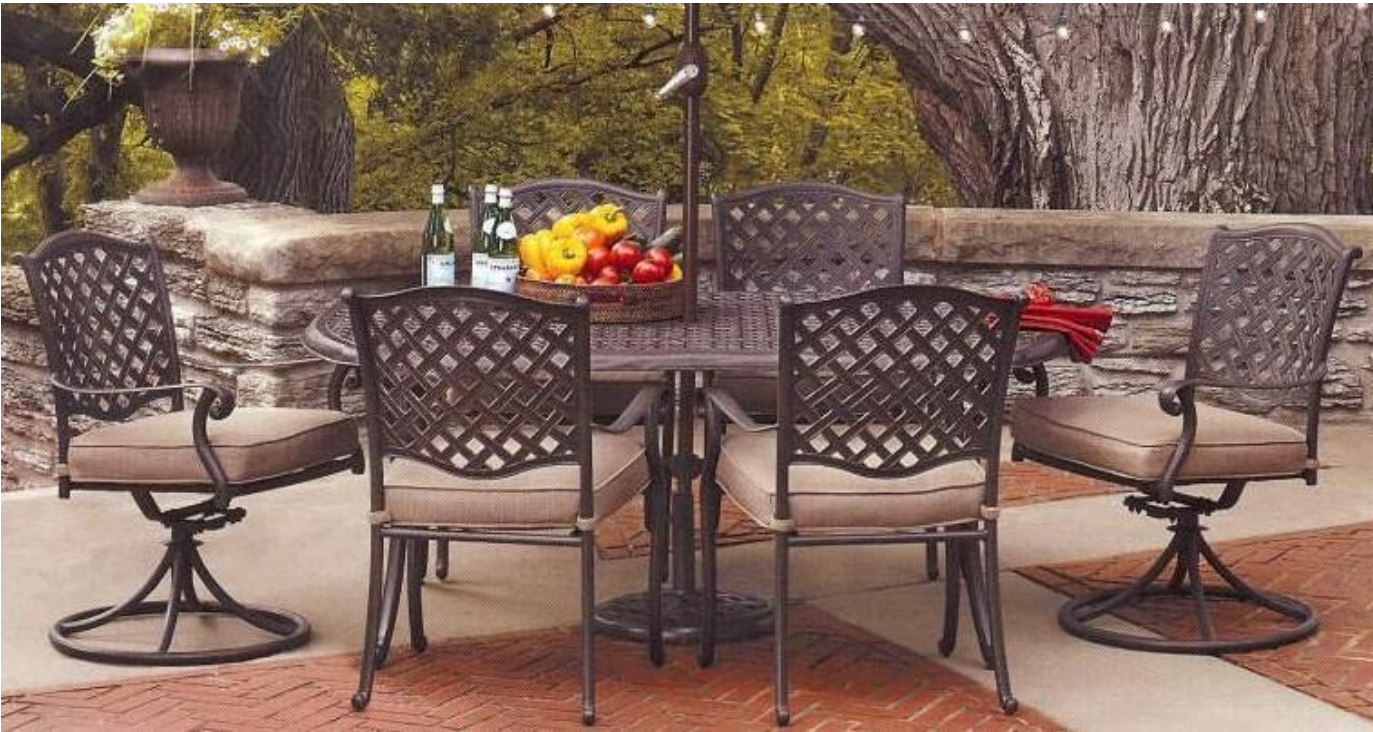

Retail Customer:	Target	
Name of Collection:	Villa	
Item Description:	7 pc. Dining Set w/70"x 42" Cast Top Dining Table, 4 Cushion Cast Dining Chairs, 2 Cushion Cast Swivel rockers	
Type of Material:	Aluminum	
Retail Price:	7 pc. Dining Collection $ 797.00	
Accessory SKU #	Description	Price
009-00-2401	Cast Top Dining Table	$ 249.00
009-00-2402	Cushion Dining Chair (Set of 4)	$ 349.00
009-00-2403	Cushion Swivel rocker (Set of 2)	$ 199.00
009-00-2404	9 ft. Market Umbrella	$ 89.00
009-00-2405	Cast Iron Umbrella Base	$ 39.00