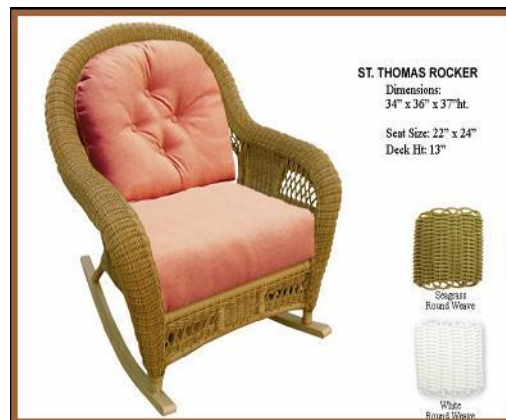

**ST. THOMAS DOUBLE
ADJUSTABLE CHAISE LOUNGE**

ST. THOMAS ROCKER

Dimensions:
34" x 36" x 37"ht.
Seat Size: 22" x 24"
Deck Ht: 13"

- STEEL / WOVEN
- Double Glider
- Love Seat
- Sofa
- Chaise Lounge
- Double Adjustable Chaise Lounge
- Adjustable Chaise Lounge
- Dining Chair
- Lounge Chair
- Rocker
- Swivel Glider
- Single Glider
- Ottoman
- End Table
- Coffee Table