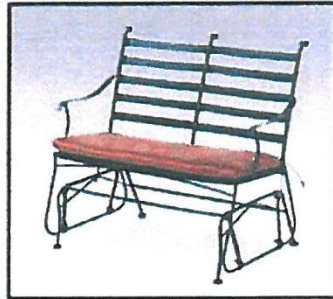

[Return to Menu](#)

Sunbird Patio Collection

World Source

SKU	Description	Price Each	Dimensions
JSM-003T	Sunbird 54" Mesh Table	\$149.00	0w x0h x0d
JSM-003	Sunbird Arm Chair	\$59.00	0w x0h x0d
JSM-003P	Sunbird Action Arm Chair	\$89.00	0w x0h x0d
JSM-003DG	Sunbird Glider Loveseat	\$149.00	0w x0h x0d
JSM-003L	Sunbird Chaise Lounge	\$169.00	0w x0h x0d