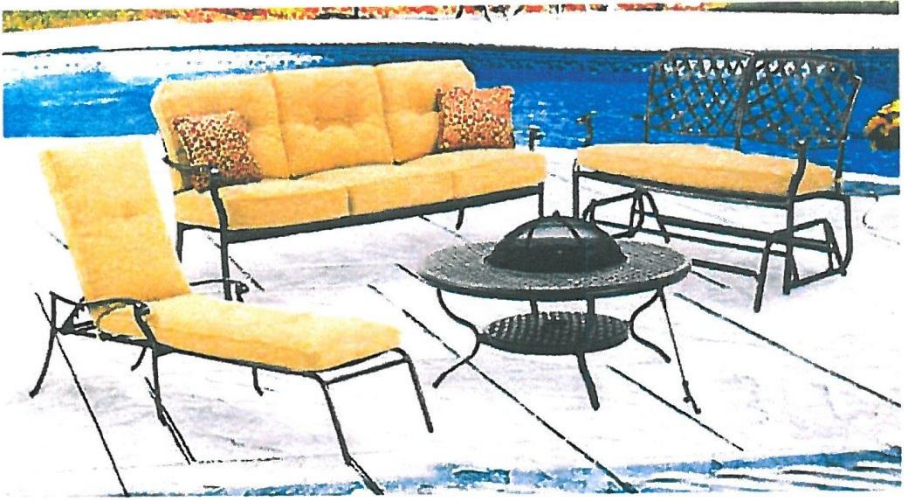

[Return to Menu](#)

Heritage Patio Collection

SKU	Description	Price Each	Dimensions
H-4PCSET	Heritage 4 Pieces Set	$1,576.00	0w x0h x0d
H-SOFA	Heritage Sofa	$499.00	75w x35h x27d
H-GLDR	Heritage Glider Loveseat	$399.00	44w x35h x27d
H-CHAISE	Heritage Chaise	$229.00	27w x46h x78d
H-FPIT	Heritage Wood Fire Pit	$449.00	48w x21h x48d

Collection Features:

The Heritage collection by Agio offers a place to rest and re-energize at the same time. Just imagine lying back, on your new patio set, surrounded by the ones you love, while watching a flames from the firepit. Your family and your friends will enjoy the Heritage for years to come.