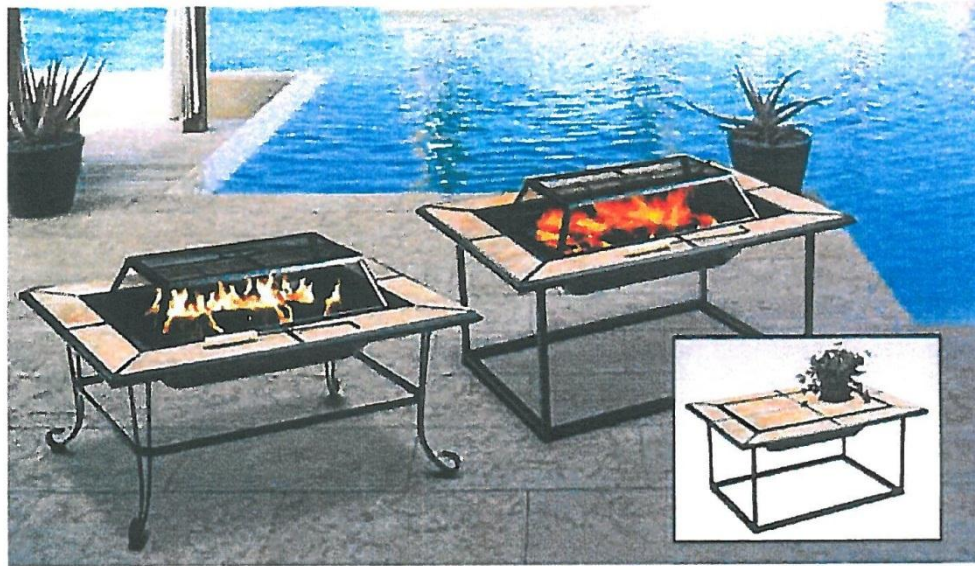

Return to Menu

Condor Fire Pits