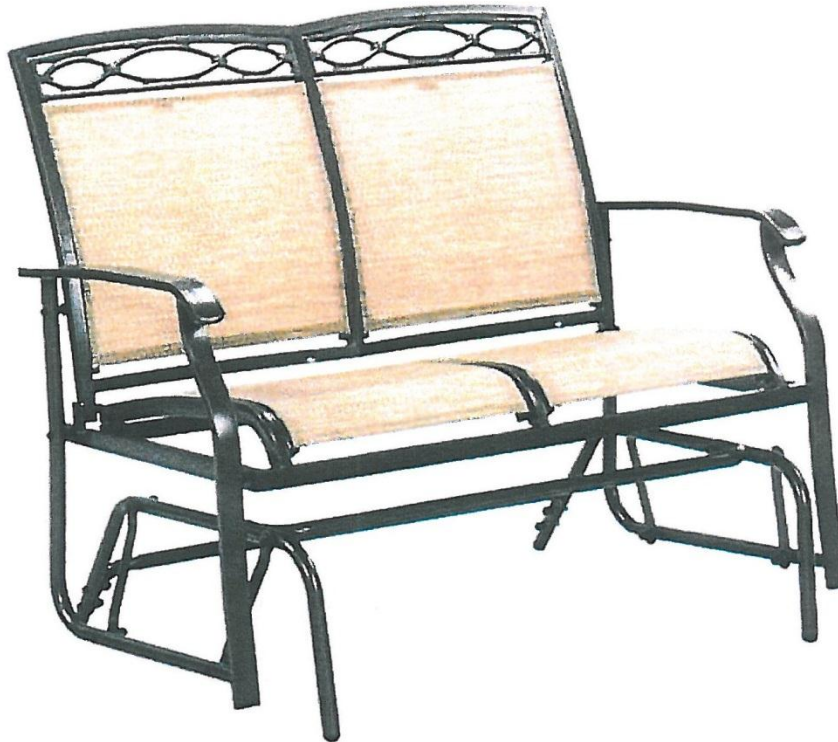

Return to Menu