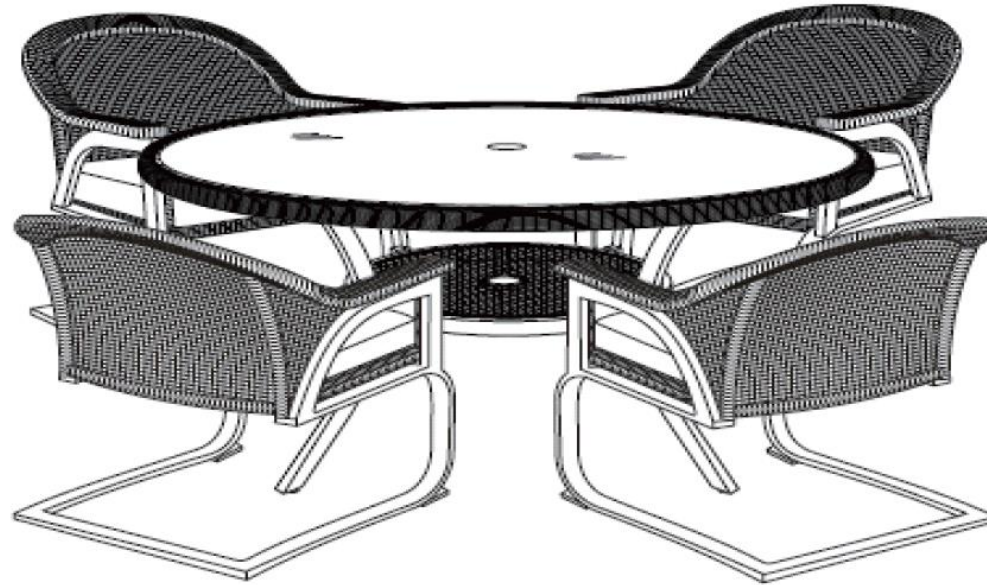

Retail Customer:	Costco
Year:	2016
Name of Collection:	Georgetown
Item Description:	5pc Dining
SKU Number(s):	966678
Manufacturer:	Agio
Types of Materials:	All Weather Wicker with Cushion; Aluminum Frame
Retail Price:	Unknown (This item is for AU Region Only; FOB $497.12)

Accessory SKU #	Description	Price