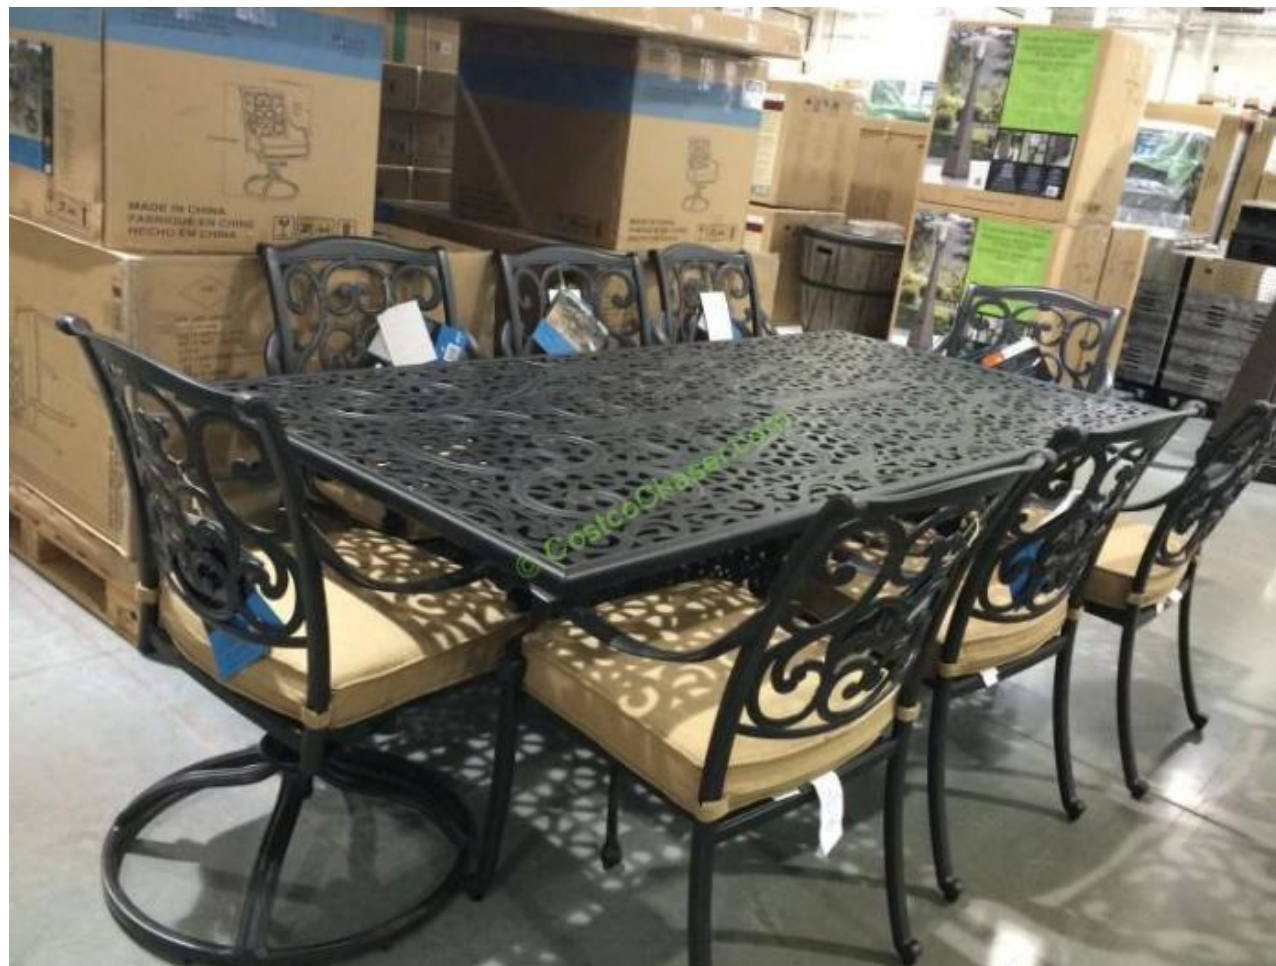

<b>Retail Customer:</b>	Costco	
<b>Year:</b>	2016	
<b>Name of Collection:</b>		
<b>Item Description:</b>	9pc. Cast Aluminum Dining Set	
<b>SKU Number(s):</b>	925275	
<b>Manufacturer:</b>	Foremost	
<b>Types of Materials:</b>	Cast Aluminum	
<b>Retail Price:</b>	\$1,199.99	
<b>Accessory SKU #</b>	<b>Description</b>	<b>Price</b>