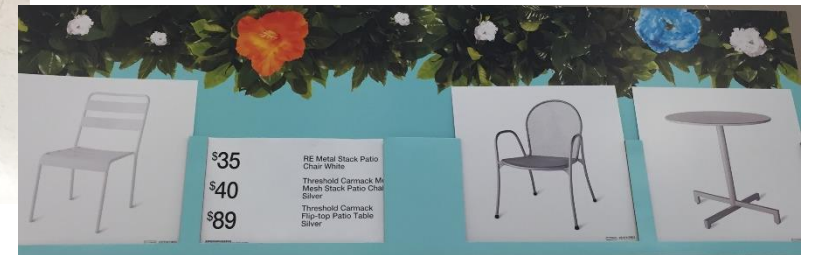

Retail Customer:	Target
Year:	2016
Name of Collection:	Misc. Stacking Chairs
Item Description:	Stacking Chairs
SKU Number(s):	
Manufacturer:	Threshold
Types of Materials:	Steel
Retail Price:	$21 - $40

Accessory SKU #	Description	Price